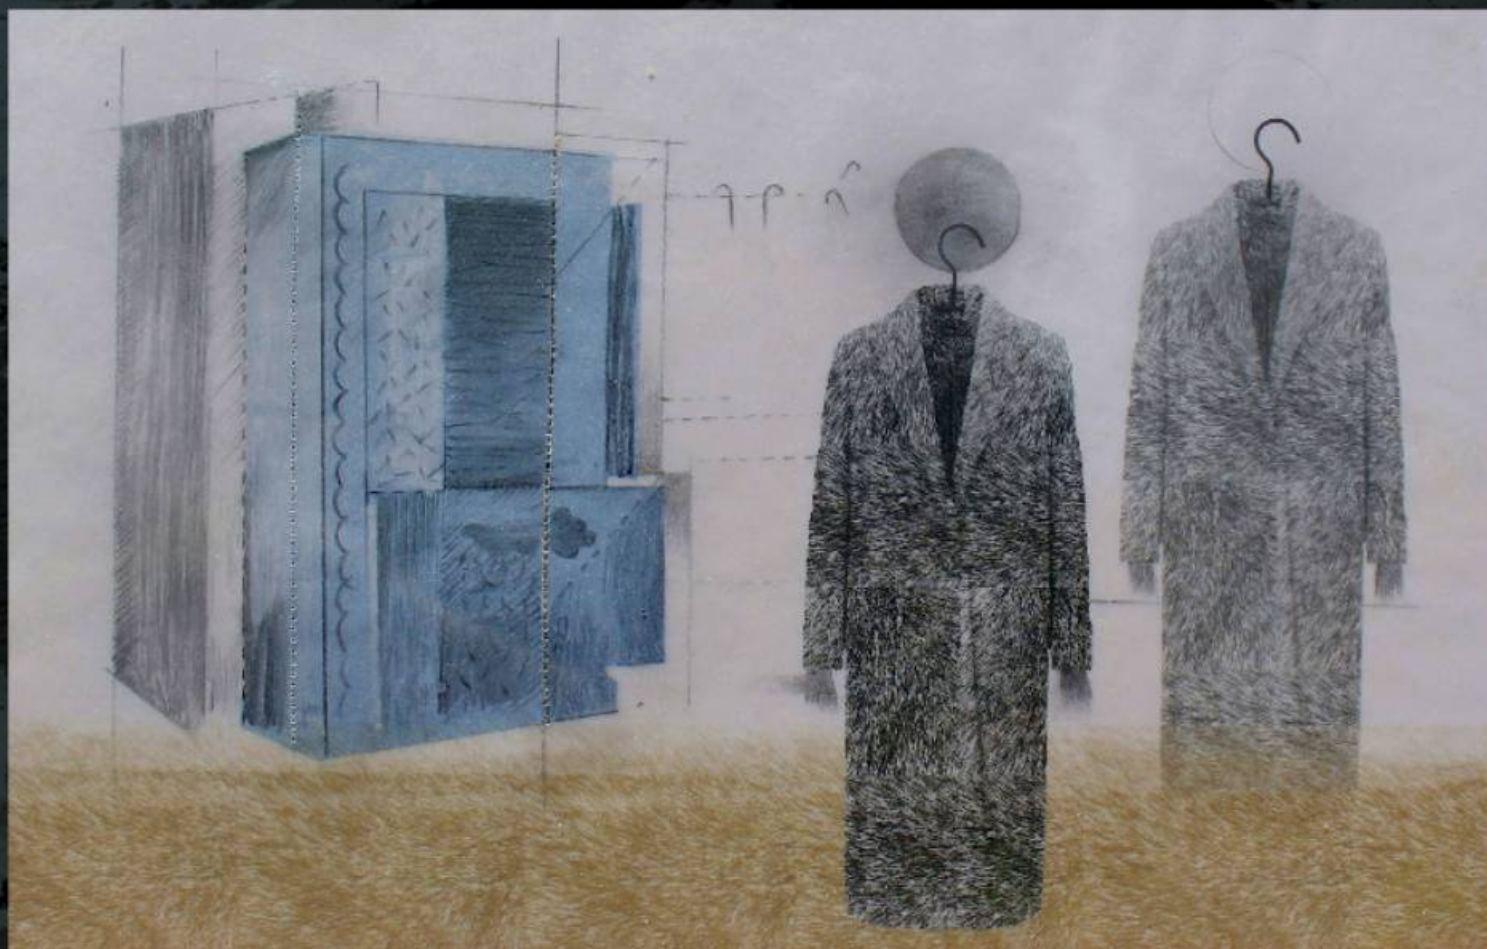

PIECE

BEVCE

A SOLO EXHIBITION BY
SHARDUL SHEKHAR

25th April to 2nd May, 2018

TRIVENI GALLERY

205, Triveni Kala Sangam, Tansen Marg, Todermal Road
Mandi House, New Delhi-110001.

PIECE | PEACE

NAKED - I

72" X 36"

Reverse Painting on Acrylic Sheet

(Mix Media)

2018

NAKED - II

72" X 36"

Reverse Painting on Acrylic Sheet

(Mix Media)