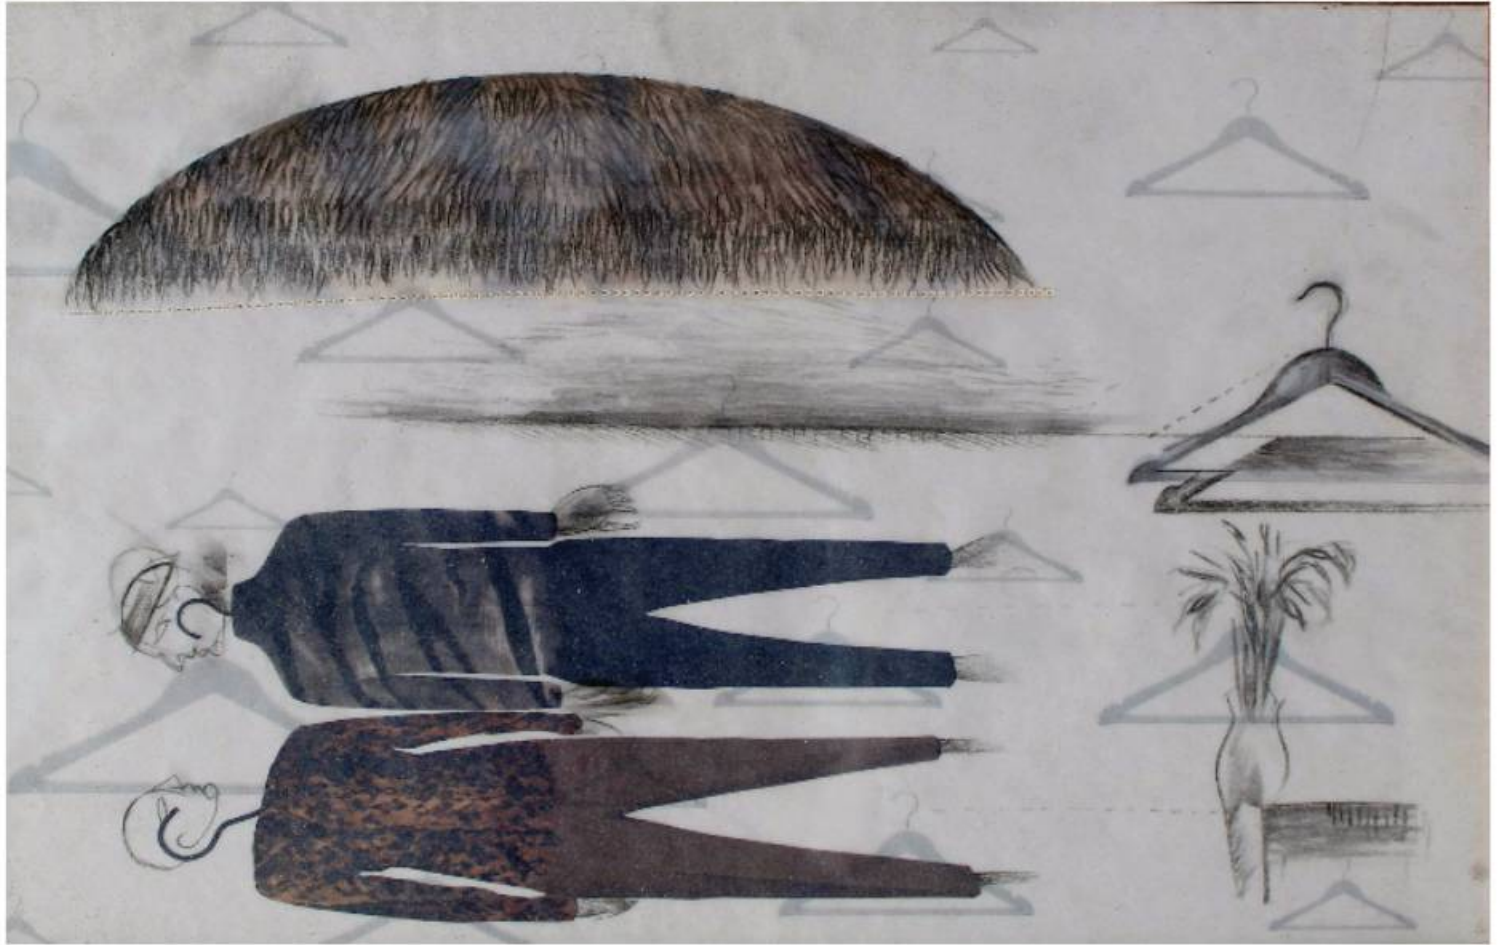

HEADLESS

17.5" x 4.5"

Print on Silk Screen & Watercolour on Paper

(Mix Media)

2018

EXPRESSION - I

30" x 22"

Digital , Print on Silk Screen , Charcoal & Watercolour on Paper
(Mix Media)